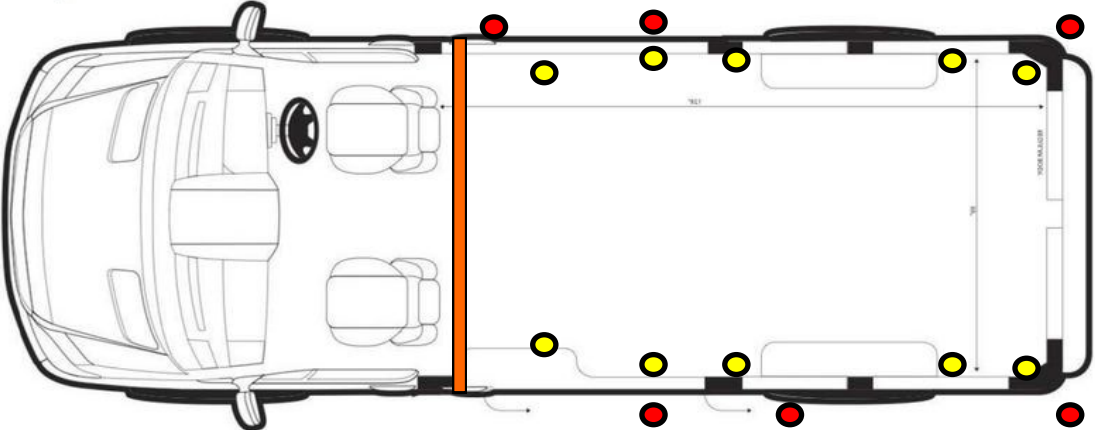

SKYWELL

Anchor point options - different locations are available upon request

Locations are indicative only

16 ANCHOR POINTS:
10 IN THE FLOOR
6 ON THE WALLS

8 ANCHOR POINTS:
6 IN THE FLOOR
2 ON THE WALLS

● FLOOR MOUNTED ANCHOR POINTS

● WALL MOUNTED ANCHOR POINTS