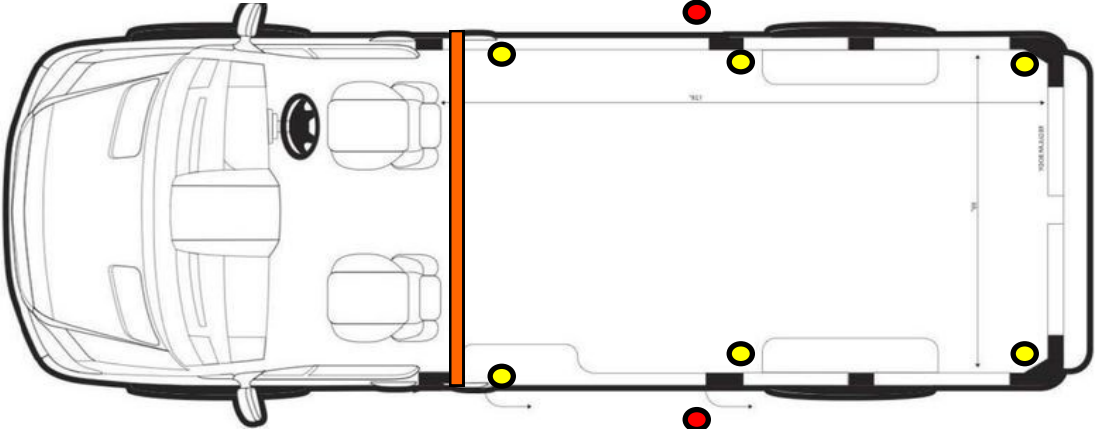

SKYWELL

Anchor point options - different locations are available upon request

Locations are indicative only

16 ANCHOR POINTS:
10 IN THE FLOOR
6 ON THE WALLS

8 ANCHOR POINTS:
6 IN THE FLOOR
2 ON THE WALLS

● FLOOR MOUNTED ANCHOR POINTS

● WALL MOUNTED ANCHOR POINTS